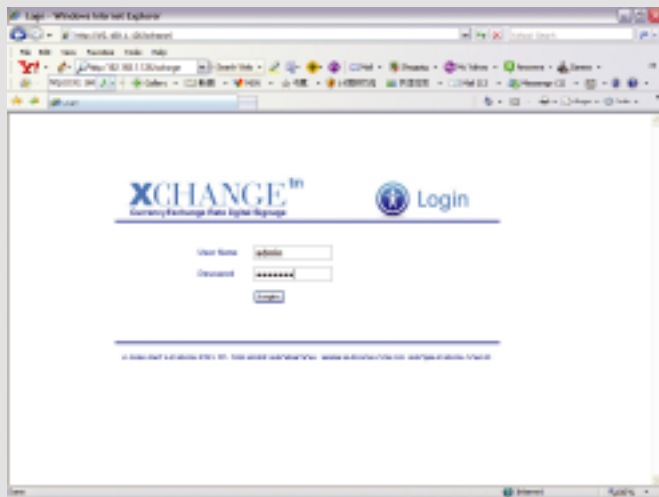

Excellent choice for hotels, money changers and banks! Create the impression and also captivate your audience!

XCHANGE Configurations:

XCHANGE can be installed in 2 modes, Stand-alone or Networked. In the Stand-alone mode, you can simply access **XCHANGE** via a wireless keyboard and using the **XCHANGE Display** as your administration screen. Using the Network mode, administration is via any workstation connected to the display engine by a browser. Both network and stand-alone accessing is via a browser. You simply have to access the display engine by an IP address.

XCHANGE ADMINISTRATOR

XCHANGE ADMINISTRATOR is a web base application. You can use any browser to login and administrate. It is simple and easy to use. There is no need to install additional software on remote PCs. Simply access the XCHANGE ENGINE via a defined IP Address on your browser's URL bar.

Simply access the IP Address via your browser and Login

Administration is made easy with user friendly interfaces. Information are updated almost instantly.

XCHANGE comes with a comprehensive database of countries and country flags, you can re-purpose your display anytime! You can also personalise your display with your own branding banner, colours and fonts on your displays!