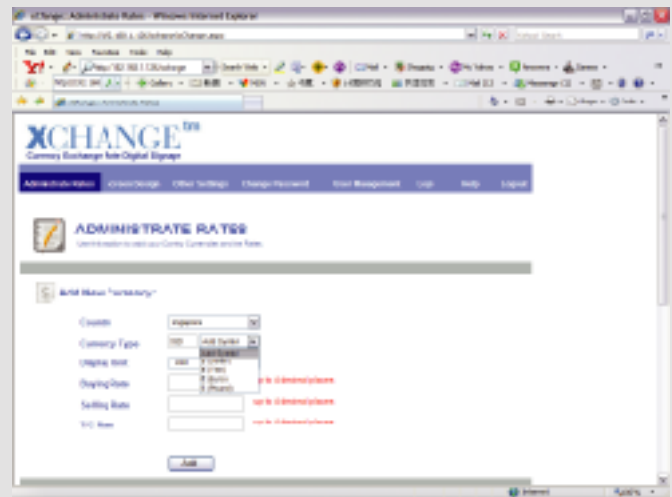

Administration is made easy with user friendly interfaces. Information are updated almost instantly.

XCHANGE comes with a comprehensive database of countries and country flags, you can re-purpose your display anytime! You can also personalise your display with your own branding banner, colours and fonts on your displays!

XCHANGE^{tm}

YOU CAN FIND OUT MORE ABOUT THIS PRODUCT THROUGH OUR VALUE PARTNER: