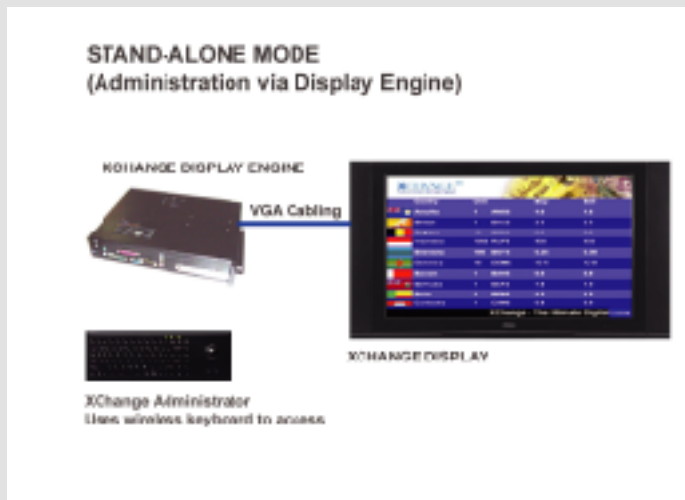

XCHANGE Configurations:

XCHANGE can be installed in 2 modes, Stand-alone or Networked. In the Stand-alone mode, you can simply access **XCHANGE** via a wireless keyboard and using the **XCHANGE Display** as your administration screen. Using the Network mode, administration is via any workstation connected to the display engine by a browser. Both network and stand-alone accessing is via a browser. You simply have to access the display engine by an IP address.