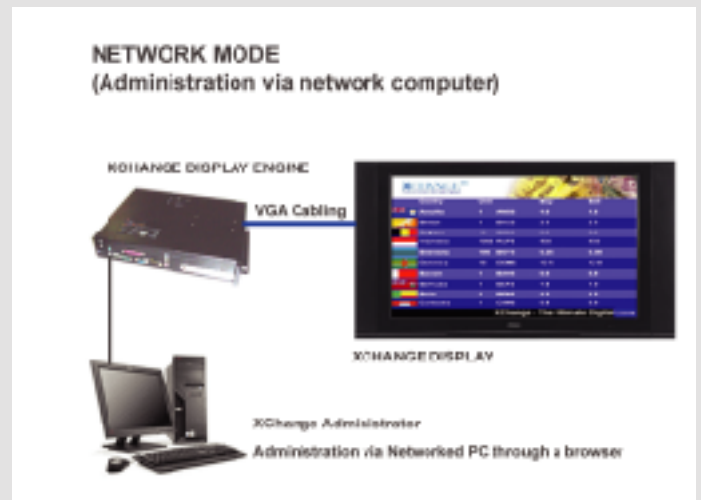

A Professional Looking & Functional Display with dynamic data updating!

XChange Display lets you display your currency board onto Plasma, LCD or even CRT monitors. Features include:

- Banner Display Component
- Date/Time Stamp
- Multi-line Currency Display
- Unlimited Currency Addition
- Auto Sizing for Landscape and Portrait Display Modes

Excellent choice for hotels, money changers and banks! Create the impression and also captivate your audience!

XCHANGE Configurations:

XCHANGE can be installed in 2 modes, Stand-alone or Networked. In the Stand-alone mode, you can simply access **XCHANGE** via a wireless keyboard and using the **XCHANGE Display** as your administration screen. Using the Network mode, administration is via any workstation connected to the display engine by a browser. Both network and stand-alone accessing is via a browser. You simply have to access the display engine by an IP address.